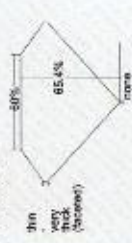

India
100742100882
JOB: 75892624 03
September 14, 2020
GIA Report No. 6352958070
Shape ..... Pear Brilliant
Measurements ..... 5.48 x 3.40 x 2.23 mm
Carat Weight ..... 0.25 carat
Color ..... F
Clarity VS1
Proportions