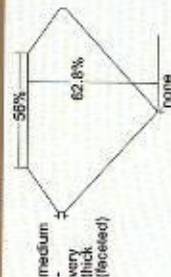

PROPORTIONS

Profile not to actual proportions